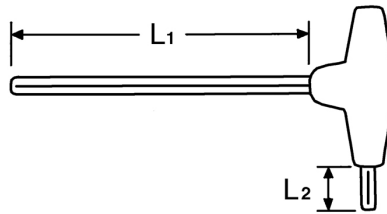

TORX®-Wrenches, “L“-shaped for TORX®-Socket screws, T
7

Chrome-Vanadium, C = chromium plated (with black tip), with shockproof plastic handle

Details	
Code-No.	01347000780
T	T 7
Torx mm	1,99
L1 mm	125
L2 mm	15
Weight	16
Packaging unit	10
EAN	4024089110340