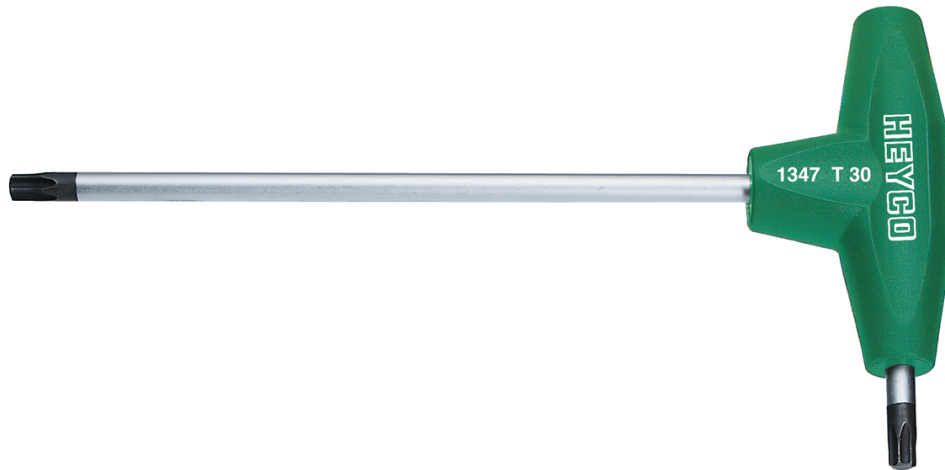

TORX®-Wrenches, “L“-shaped for TORX®-Socket screws, T 7

Chrome-Vanadium, C = chromium plated (with black tip), with shockproof plastic handle

Details	
Code-No.	01347000780
T	T 7
Torx mm	1,99
L1 mm	125
L2 mm	15
Weight	16
Packaging unit	10
EAN	4024089110340