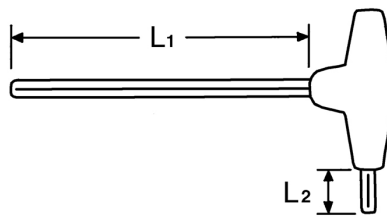

TORX®-Wrenches, “L“-shaped for TORX®-Socket screws, T 7

Chrome-Vanadium, C = chromium plated (with black tip), with shockproof plastic handle

Details	
Code-No.	01347000780
T	T 7
Torx mm	1,99
L1 mm	125
L2 mm	15
Weight	16
Packaging unit	10
EAN	4024089110340