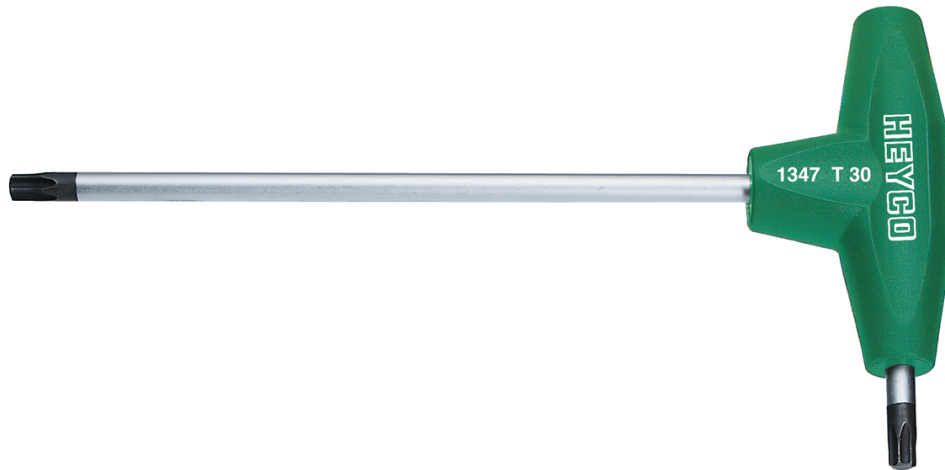

TORX®-Wrenches, “L“-shaped for TORX®-Socket screws, T 6

Chrome-Vanadium, C = chromium plated (with black tip), with shockproof plastic handle

Details	
Code-No.	01347000680
T	T 6
Torx mm	1,67
L1 mm	125
L2 mm	15
Weight	16
Packaging unit	10
EAN	4024089110333