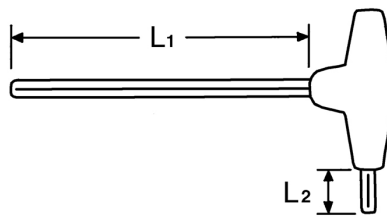

TORX®-Wrenches, “L“-shaped for TORX®-Socket screws, T 6

Chrome-Vanadium, C = chromium plated (with black tip), with shockproof plastic handle

Details	
Code-No.	01347000680
T	T 6
Torx mm	1,67
L1 mm	125
L2 mm	15
Weight	16
Packaging unit	10
EAN	4024089110333