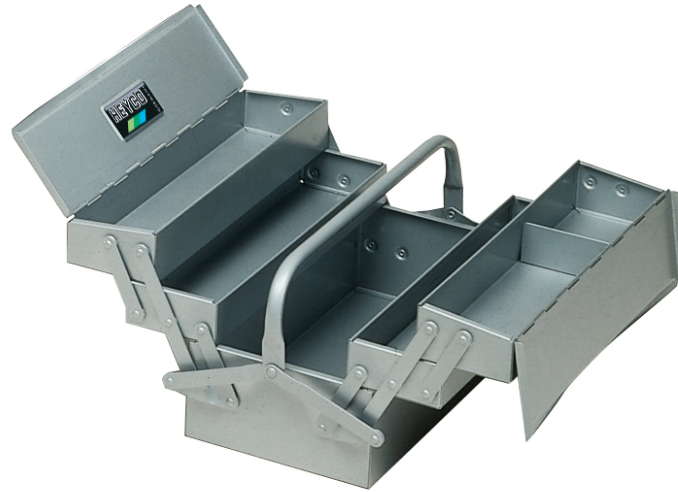

Tool Box, 5 trays

dimensions 420 x 200 x 200 mm, L = lacquered, sheet steel, lockable with padlock (please order seperately: Padlocks HEYCO 2199)

Details	
Code-No.	01002010020
Art. No.	1002
Dimensions mm	420 x 200 x 200 mm
Weight	5440
Trays	5
Packaging unit	1
EAN	4024089021332
Packaging	metal case