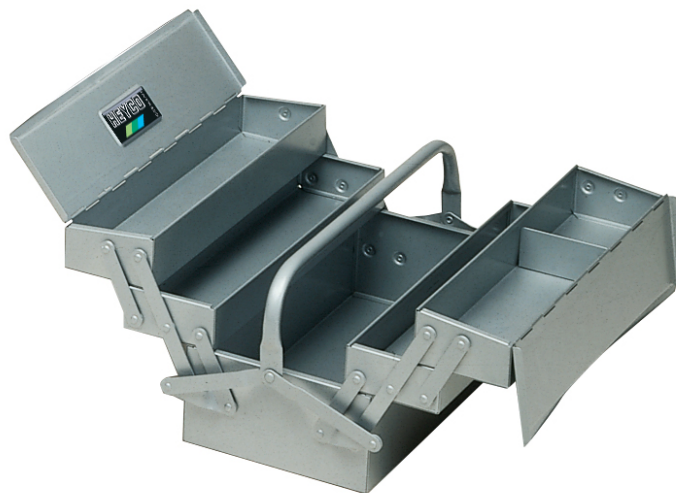

Tool Box, 5 trays

dimensions 420 x 200 x 200 mm, L = lacquered, sheet steel, lockable with padlock (please order seperately: Padlocks HEYCO 2199)

Details	
Code-No.	01002010020
Art. No.	1002
Dimensions mm	420 x 200 x 200 mm
Weight	5440
Trays	5
Packaging unit	1
EAN	4024089021332
Packaging	metal case