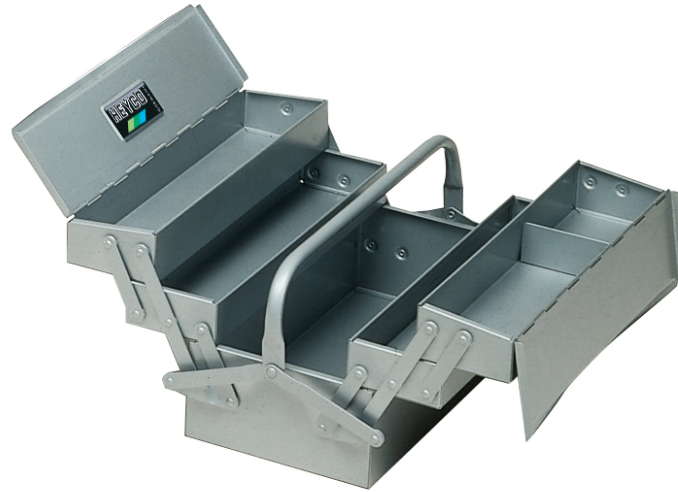

## Tool Box, 5 trays

dimensions 420 x 200 x 200 mm, L = lacquered, sheet steel, lockable with padlock (please order seperately: Padlocks HEYCO 2199)

Details	
Code-No.	01002010020
Art. No.	1002
Dimensions mm	420 x 200 x 200 mm
Weight	5440
Trays	5
Packaging unit	1
EAN	4024089021332
Packaging	metal case