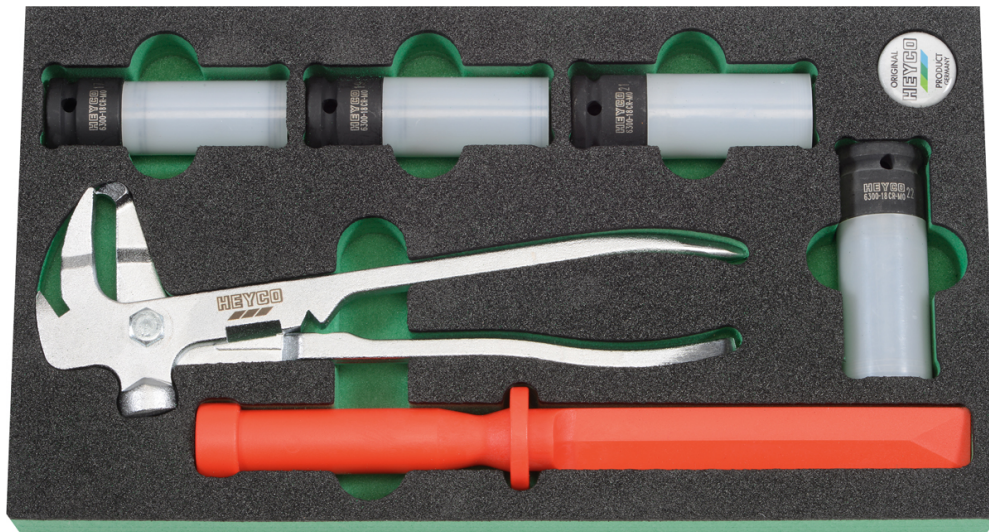

## Wheel changing tool set, 6-pcs.

### Module

Details	
Code-No.	00996001000
pcs.	6
Weight	1540
Packaging unit	1
EAN	4024089425888
L x W x H	348 x 188 x 40 mm
Packaging	modules

### Content

Code-No.	Name	Quantity
01233025080	Balancing Weight Plier	1
06300181736	IMPACT-Sockets, with plastic sleeve, 1/2", 17 mm	1
06300181936	IMPACT-Sockets, with plastic sleeve, 1/2", 19 mm	1
06300182136	IMPACT-Sockets, with plastic sleeve, 1/2", 21 mm	1
06300182236	IMPACT-Sockets, with plastic sleeve, 1/2", 22 mm	1
91512028000	Plastic Scraper	1