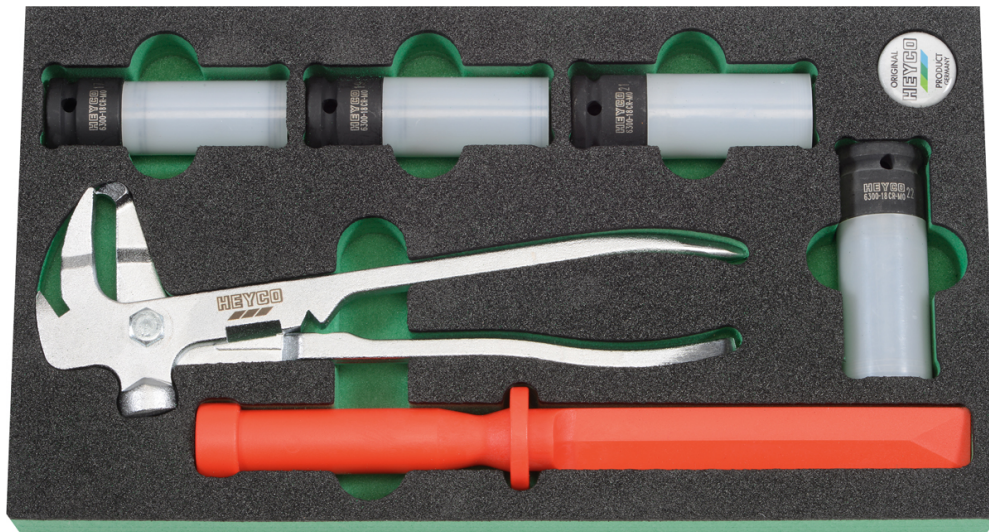

Wheel changing tool set, 6-pcs.

Module

Details	
Code-No.	00996001000
pcs.	6
Weight	1540
Packaging unit	1
EAN	4024089425888
L x W x H	348 x 188 x 40 mm
Packaging	modules

Content

Code-No.	Name	Quantity
01233025080	Balancing Weight Plier	1
06300181736	IMPACT-Sockets, with plastic sleeve, 1/2", 17 mm	1
06300181936	IMPACT-Sockets, with plastic sleeve, 1/2", 19 mm	1
06300182136	IMPACT-Sockets, with plastic sleeve, 1/2", 21 mm	1
06300182236	IMPACT-Sockets, with plastic sleeve, 1/2", 22 mm	1
91512028000	Plastic Scraper	1