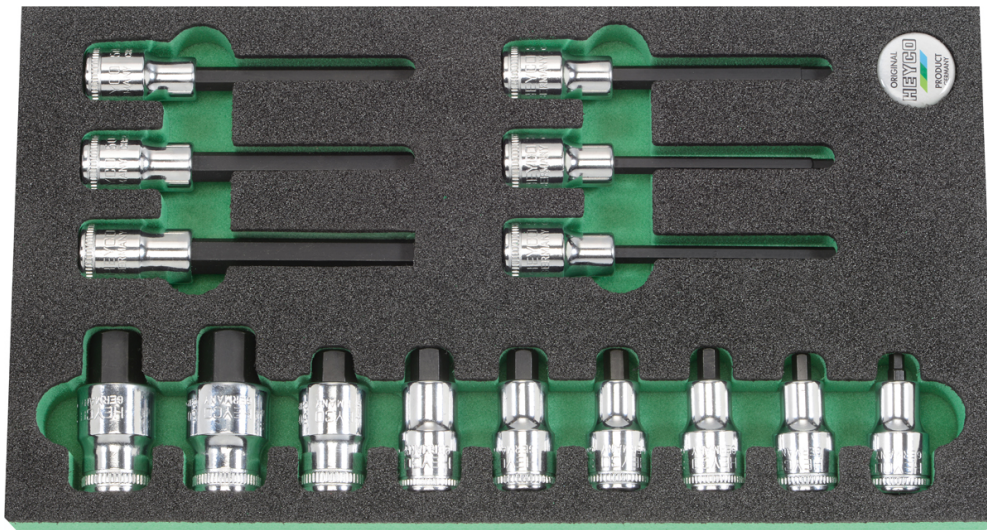

Set with screwdriver sockets, 1/2", 15-pcs.

Module, for hexagon socket screws, DIN 7422/ISO 1174 Socket bodies = Chrome-Vanadium, chromium plated, fully polished, Bits = special steel, phosphated

Details	
Code-No.	00981503183
pcs.	15
Weight	1620
Packaging unit	1
EAN	4024089425819
L x W x H	348 x 188 x 40 mm
Packaging	modules

Content

Code-No.	Name	Quantity
00050310283	Screwdriver Sockets for hexagon socket screws, 1/2", 5 mm	1
00050310383	Screwdriver Sockets for hexagon socket screws, 1/2", 6 mm	1
00050311783	Screwdriver Sockets for hexagon socket screws, 1/2", 7 mm	1
00050310483	Screwdriver Sockets for hexagon socket screws, 1/2", 8 mm	1
00050310583	Screwdriver Sockets for hexagon socket screws, 1/2", 10 mm	1

Code-No.	Name	Quantity
00050310683	Screwdriver Sockets for hexagon socket screws, 1/2", 12 mm	1
00050310783	Screwdriver Sockets for hexagon socket screws, 1/2", 14 mm	1
00050310883	Screwdriver Sockets for hexagon socket screws, 1/2", 17 mm	1
00050310983	Screwdriver Sockets for hexagon socket screws, 1/2", 19 mm	1
00050312183	Screwdriver Sockets for hexagon socket screws, 1/2", 5 mm	1
00050312283	Screwdriver Sockets for hexagon socket screws, 1/2", 6 mm	1
00050312383	Screwdriver Sockets for hexagon socket screws, 1/2", 7 mm	1
00050311283	Screwdriver Sockets for hexagon socket screws, 1/2", 8 mm	1
00050312483	Screwdriver Sockets for hexagon socket screws, 1/2", 10 mm	1
00050312583	Screwdriver Sockets for hexagon socket screws, 1/2", 12 mm	1