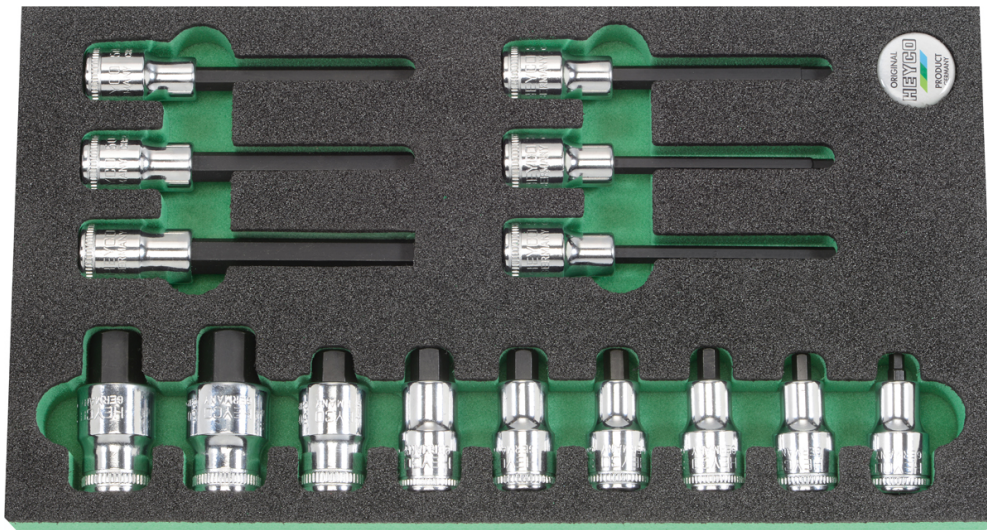

**Set with screwdriver sockets, 1/2", 15-pcs.**

Module, for hexagon socket screws, DIN 7422/ISO 1174 Socket bodies = Chrome-Vanadium, chromium plated, fully polished, Bits = special steel, phosphated

Details	
Code-No.	00981503183
pcs.	15
Weight	1620
Packaging unit	1
EAN	4024089425819
L x W x H	348 x 188 x 40 mm
Packaging	modules

**Content**

Code-No.	Name	Quantity
00050310283	Screwdriver Sockets for hexagon socket screws, 1/2", 5 mm	1
00050310383	Screwdriver Sockets for hexagon socket screws, 1/2", 6 mm	1
00050311783	Screwdriver Sockets for hexagon socket screws, 1/2", 7 mm	1
00050310483	Screwdriver Sockets for hexagon socket screws, 1/2", 8 mm	1
00050310583	Screwdriver Sockets for hexagon socket screws, 1/2", 10 mm	1

Code-No.	Name	Quantity
00050310683	Screwdriver Sockets for hexagon socket screws, 1/2", 12 mm	1
00050310783	Screwdriver Sockets for hexagon socket screws, 1/2", 14 mm	1
00050310883	Screwdriver Sockets for hexagon socket screws, 1/2", 17 mm	1
00050310983	Screwdriver Sockets for hexagon socket screws, 1/2", 19 mm	1
00050312183	Screwdriver Sockets for hexagon socket screws, 1/2", 5 mm	1
00050312283	Screwdriver Sockets for hexagon socket screws, 1/2", 6 mm	1
00050312383	Screwdriver Sockets for hexagon socket screws, 1/2", 7 mm	1
00050311283	Screwdriver Sockets for hexagon socket screws, 1/2", 8 mm	1
00050312483	Screwdriver Sockets for hexagon socket screws, 1/2", 10 mm	1
00050312583	Screwdriver Sockets for hexagon socket screws, 1/2", 12 mm	1