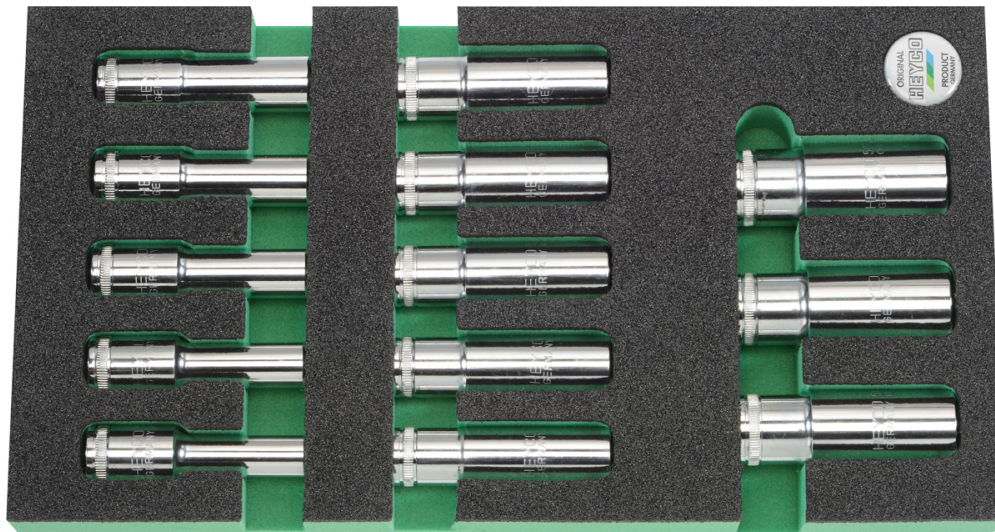

**Socket set, extra deep, 1/2", 10-24 mm, hexagon, 13-pcs.**

Module, Chrome-Vanadium, chromium plated, fully polished

| Details        |                   |
|----------------|-------------------|
| Code-No.       | 00979501983       |
| pcs.           | 13                |
| Weight         | 1660              |
| Packaging unit | 1                 |
| EAN            | 4024089425802     |
| L x W x H      | 348 x 188 x 40 mm |
| Packaging      | modules           |

**Content**

| Code-No.    | Name                             | Quantity |
|-------------|----------------------------------|----------|
| 00050191082 | Sockets, 1/2", extra deep, 10 mm | 1        |
| 00050191182 | Sockets, 1/2", extra deep, 11 mm | 1        |
| 00050191282 | Sockets, 1/2", extra deep, 12 mm | 1        |
| 00050191382 | Sockets, 1/2", extra deep, 13 mm | 1        |
| 00050191482 | Sockets, 1/2", extra deep, 14 mm | 1        |
| 00050191582 | Sockets, 1/2", extra deep, 15 mm | 1        |

| <b>Code-No.</b> | <b>Name</b>                      | <b>Quantity</b> |
|-----------------|----------------------------------|-----------------|
| 00050191682     | Sockets, 1/2", extra deep, 16 mm | 1               |
| 00050191782     | Sockets, 1/2", extra deep, 17 mm | 1               |
| 00050191882     | Sockets, 1/2", extra deep, 18 mm | 1               |
| 00050191982     | Sockets, 1/2", extra deep, 19 mm | 1               |
| 00050192182     | Sockets, 1/2", extra deep, 21 mm | 1               |
| 00050192282     | Sockets, 1/2", extra deep, 22 mm | 1               |
| 00050192482     | Sockets, 1/2", extra deep, 24 mm | 1               |