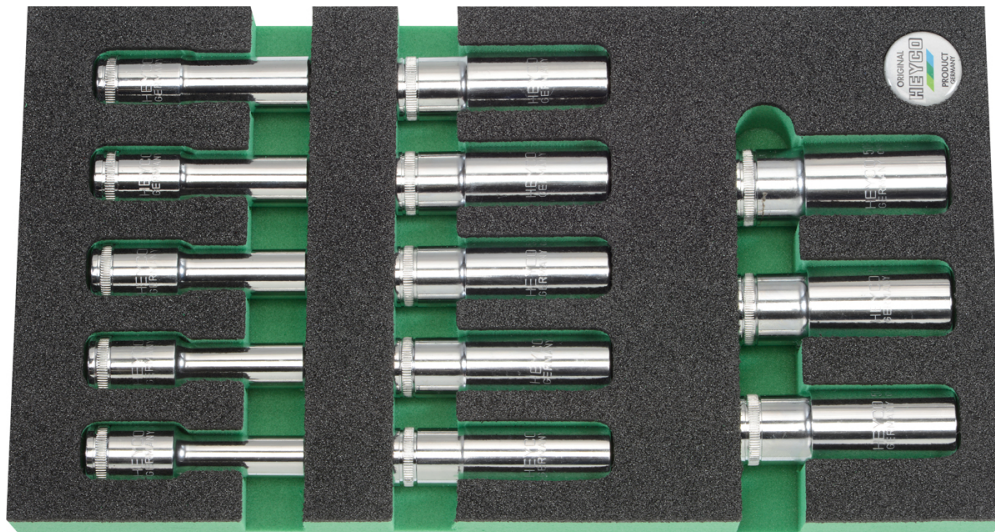

**Socket set, extra deep, 1/2", 10-24 mm, hexagon, 13-pcs.**

Module, Chrome-Vanadium, chromium plated, fully polished

Details	
Code-No.	00979501983
pcs.	13
Weight	1660
Packaging unit	1
EAN	4024089425802
L x W x H	348 x 188 x 40 mm
Packaging	modules

**Content**

Code-No.	Name	Quantity
00050191082	Sockets, 1/2", extra deep, 10 mm	1
00050191182	Sockets, 1/2", extra deep, 11 mm	1
00050191282	Sockets, 1/2", extra deep, 12 mm	1
00050191382	Sockets, 1/2", extra deep, 13 mm	1
00050191482	Sockets, 1/2", extra deep, 14 mm	1
00050191582	Sockets, 1/2", extra deep, 15 mm	1

Code-No.	Name	Quantity
00050191682	Sockets, 1/2", extra deep, 16 mm	1
00050191782	Sockets, 1/2", extra deep, 17 mm	1
00050191882	Sockets, 1/2", extra deep, 18 mm	1
00050191982	Sockets, 1/2", extra deep, 19 mm	1
00050192182	Sockets, 1/2", extra deep, 21 mm	1
00050192282	Sockets, 1/2", extra deep, 22 mm	1
00050192482	Sockets, 1/2", extra deep, 24 mm	1