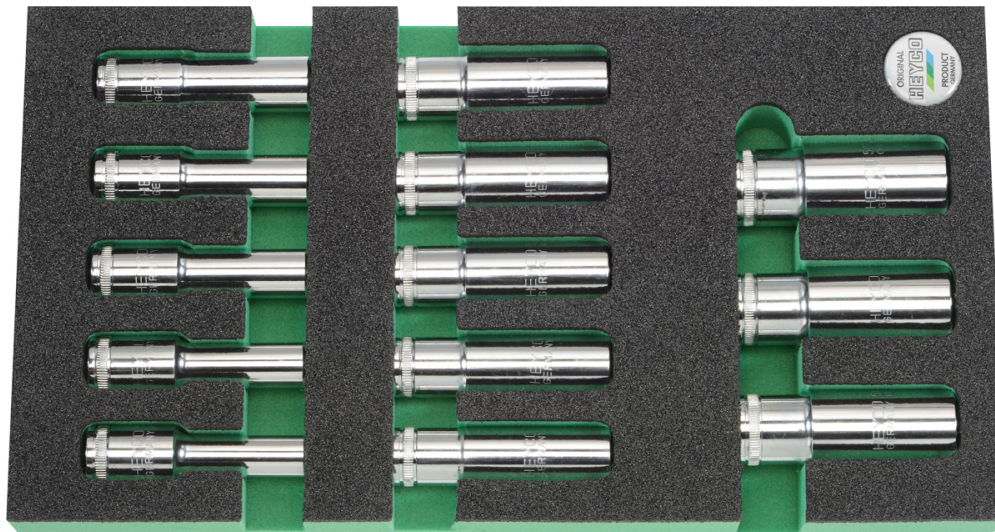

Socket set, extra deep, 1/2", 10-24 mm, hexagon, 13-pcs.

Module, Chrome-Vanadium, chromium plated, fully polished

Details	
Code-No.	00979501983
pcs.	13
Weight	1660
Packaging unit	1
EAN	4024089425802
L x W x H	348 x 188 x 40 mm
Packaging	modules

Content

Code-No.	Name	Quantity
00050191082	Sockets, 1/2", extra deep, 10 mm	1
00050191182	Sockets, 1/2", extra deep, 11 mm	1
00050191282	Sockets, 1/2", extra deep, 12 mm	1
00050191382	Sockets, 1/2", extra deep, 13 mm	1
00050191482	Sockets, 1/2", extra deep, 14 mm	1
00050191582	Sockets, 1/2", extra deep, 15 mm	1

Code-No.	Name	Quantity
00050191682	Sockets, 1/2", extra deep, 16 mm	1
00050191782	Sockets, 1/2", extra deep, 17 mm	1
00050191882	Sockets, 1/2", extra deep, 18 mm	1
00050191982	Sockets, 1/2", extra deep, 19 mm	1
00050192182	Sockets, 1/2", extra deep, 21 mm	1
00050192282	Sockets, 1/2", extra deep, 22 mm	1
00050192482	Sockets, 1/2", extra deep, 24 mm	1