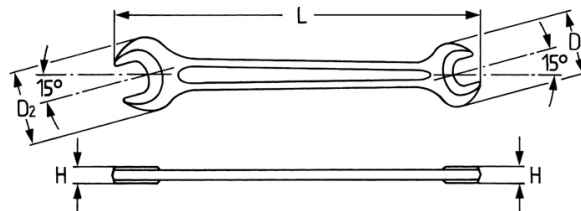

Double Ended Open Jaw Wrench, 22 x 27 mm

DIN 895 / ISO 3318, PH = phosphated, (6 x7– 55 x 60 mm), L = lacquered (65 x 70 · 75 x 80 mm)

Details	
Code-No.	00895222736
6Kt mm	22 x 27
L mm	230
H mm	9,8
D1 mm	46,0
Weight	225
EAN	4024089020229
D2 mm	56,0
Packaging unit	5
Packaging	cardboard