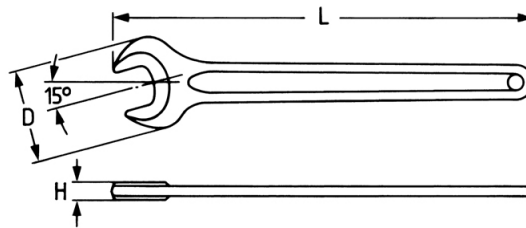

## Single Ended Open Jaw Wrench, 90 mm

DIN 894 / ISO 33 18, PH = phosphated (6 – 110 mm)

Details	
Code-No.	00894090036
6Kt mm	90
L mm	690
H mm	23,0
D mm	173,0
Packaging unit	1
EAN	4024089435450
Weight	3200
Packaging	cardboard