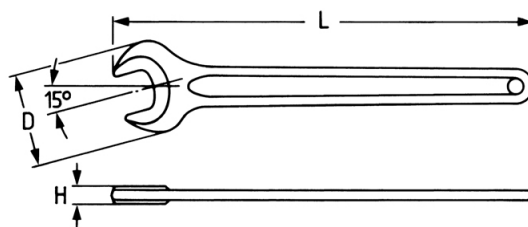

Single Ended Open Jaw Wrench, 85 mm

DIN 894 / ISO 33 18, PH = phosphated (6 – 110 mm)

Details	
Code-No.	00894085036
6Kt mm	85
L mm	690
H mm	23,0
D mm	173,0
Packaging unit	1
EAN	4024089435443
Weight	3400
Packaging	cardboard