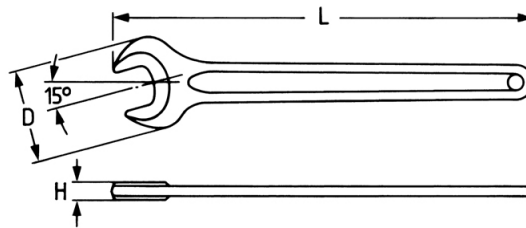

Single Ended Open Jaw Wrench, 70 mm

DIN 894 / ISO 33 18, PH = phosphated (6 – 110 mm)

Details	
Code-No.	00894070036
6Kt mm	70
L mm	557
H mm	19,7
D mm	141,5
Packaging unit	1
EAN	4024089019797
Weight	2275
Packaging	cardboard