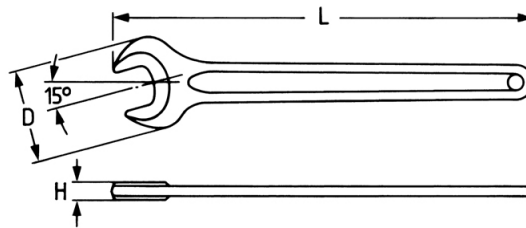

## Single Ended Open Jaw Wrench, 70 mm

DIN 894 / ISO 33 18, PH = phosphated (6 – 110 mm)

Details	
Code-No.	00894070036
6Kt mm	70
L mm	557
H mm	19,7
D mm	141,5
Packaging unit	1
EAN	4024089019797
Weight	2275
Packaging	cardboard