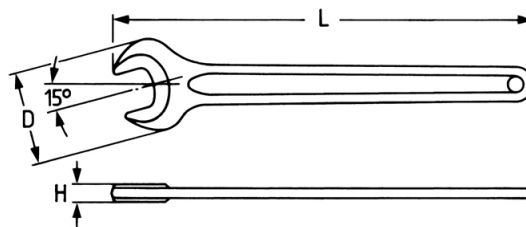

Single Ended Open Jaw Wrench, 55 mm

DIN 894 / ISO 33 18, PH = phosphated (6 – 110 mm)

Details	
Code-No.	00894055036
6Kt mm	55
L mm	445
H mm	16,8
D mm	111,5
Packaging unit	3
EAN	4024089019766
Weight	1200
Packaging	cardboard