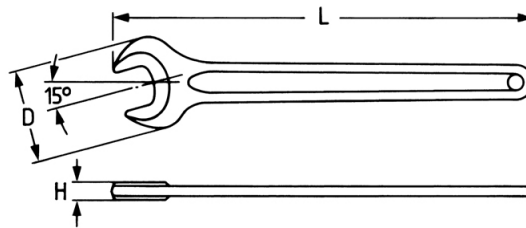

Single Ended Open Jaw Wrench, 46 mm

DIN 894 / ISO 33 18, PH = phosphated (6 – 110 mm)

Details	
Code-No.	00894046036
6Kt mm	46
L mm	369
H mm	14,8
D mm	93,0
Packaging unit	5
EAN	4024089019742
Weight	710
Packaging	cardboard