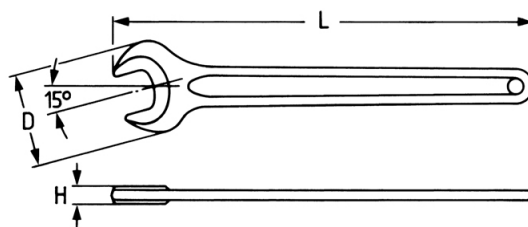

Single Ended Open Jaw Wrench, 41 mm

DIN 894 / ISO 33 18, PH = phosphated (6 – 110 mm)

Details	
Code-No.	00894041036
6Kt mm	41
L mm	335
H mm	13,8
D mm	83,5
Packaging unit	5
EAN	4024089019735
Weight	560
Packaging	cardboard