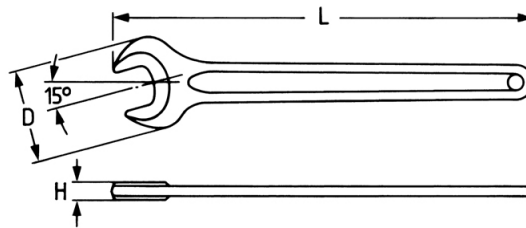

Single Ended Open Jaw Wrench, 19 mm

DIN 894 / ISO 33 18, PH = phosphated (6 – 110 mm)

Details	
Code-No.	00894019036
6Kt mm	19
L mm	170
H mm	6,9
D mm	40,0
Packaging unit	10
EAN	4024089019650
Weight	83
Packaging	cardboard