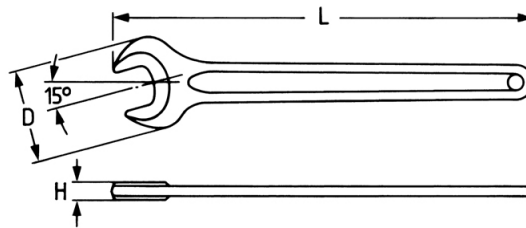

Single Ended Open Jaw Wrench, 12 mm

DIN 894 / ISO 33 18, PH = phosphated (6 – 110 mm)

Details	
Code-No.	00894012036
6Kt mm	12
L mm	124
H mm	4,9
D mm	26,0
Packaging unit	10
EAN	4024089019599
Weight	26
Packaging	cardboard