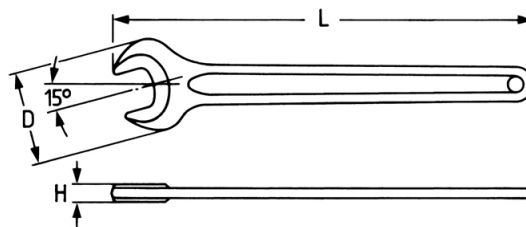

## Single Ended Open Jaw Wrench, 12 mm

DIN 894 / ISO 33 18, PH = phosphated (6 – 110 mm)

Details	
Code-No.	00894012036
6Kt mm	12
L mm	124
H mm	4,9
D mm	26,0
Packaging unit	10
EAN	4024089019599
Weight	26
Packaging	cardboard