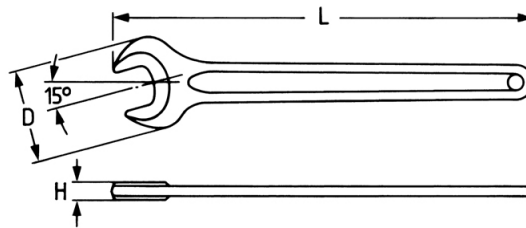

Single Ended Open Jaw Wrench, 7 mm

DIN 894 / ISO 33 18, PH = phosphated (6 – 110 mm)

Details	
Code-No.	00894007036
6Kt mm	7
L mm	77
H mm	3,2
D mm	17,0
Packaging unit	10
EAN	4024089019544
Weight	10
Packaging	cardboard