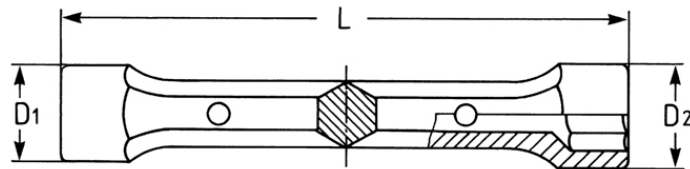

Double Ended Socket Wrench, 24x27 mm

Chrome-Vanadium, C = chromium plated, solid wrought, with hexagon shaft

Details	
Code-No.	00530242780
6Kt mm	24x27
L mm	193
D1 mm	32,6
D2 mm	36,6
for HEYCO No.	900-12
Weight	455
Packaging unit	5
EAN	4024089310795
Packaging	cardboard