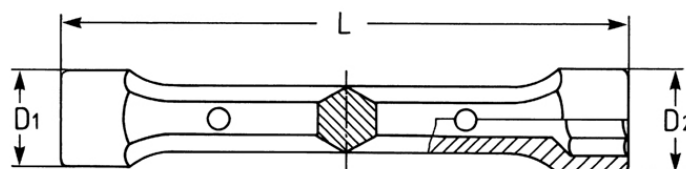

Double Ended Socket Wrench, 24x26 mm

Chrome-Vanadium, C = chromium plated, solid wrought, with hexagon shaft

Details	
Code-No.	00530242680
6Kt mm	24x26
L mm	193
D1 mm	32,5
D2 mm	34,7
for HEYCO No.	900-10
Weight	420
Packaging unit	5
EAN	4024089310788
Packaging	cardboard