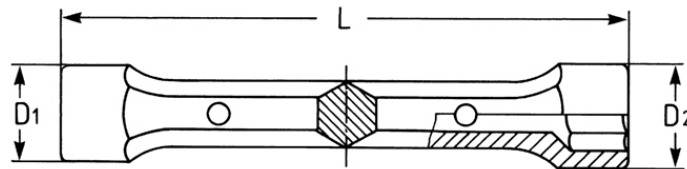

Double Ended Socket Wrench, 24x26 mm

Chrome-Vanadium, C = chromium plated, solid wrought, with hexagon shaft

Details	
Code-No.	00530242680
6Kt mm	24x26
L mm	193
D1 mm	32,5
D2 mm	34,7
for HEYCO No.	900-10
Weight	420
Packaging unit	5
EAN	4024089310788
Packaging	cardboard