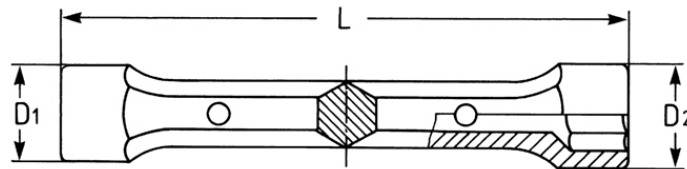

Double Ended Socket Wrench, 20x22 mm

Chrome-Vanadium, C = chromium plated, solid wrought, with hexagon shaft

Details	
Code-No.	00530202280
6Kt mm	20x22
L mm	173
D1 mm	27,6
D2 mm	30,1
for HEYCO No.	900-8
Weight	300
Packaging unit	5
EAN	4024089310764
Packaging	cardboard