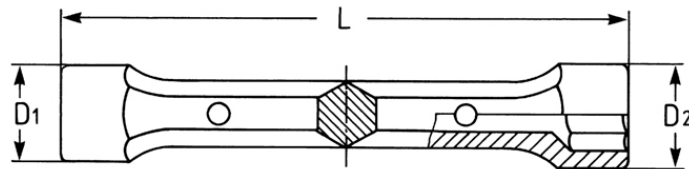

Double Ended Socket Wrench, 12x13 mm

Chrome-Vanadium, C = chromium plated, solid wrought, with hexagon shaft

Details	
Code-No.	00530121380
6Kt mm	12x13
L mm	138
D1 mm	17,3
D2 mm	18,8
for HEYCO No.	900-5
Weight	125
Packaging unit	10
EAN	4024089310726
Packaging	cardboard