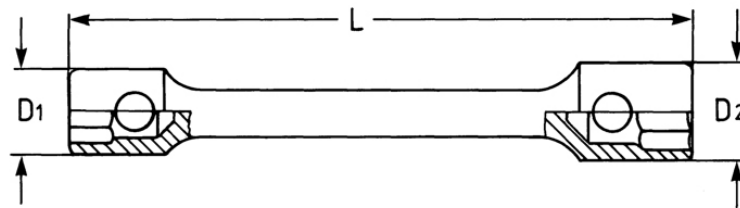

Wheel Nut Wrench, AF 1.1/8x13/16, 4kt x 1.1/2

PH = phosphated, to be used with tommy bar HEYCO 900-18

Details	
Code-No.	00503665636
6Kt AF	AF 1.1/8x13/16, 4kt x 1.1/2
L mm	400
D1 mm	44,0
D2 mm	52,0
Weight	1450
Packaging unit	1
EAN	4024089014020
Packaging	cardboard