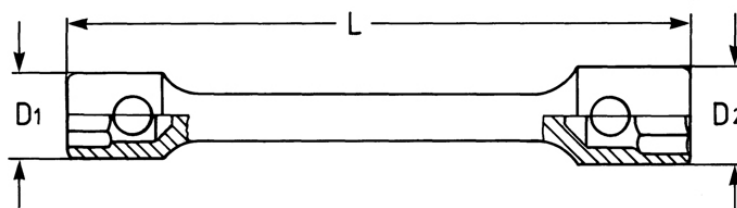

Wheel Nut Wrench, AF 1.1/8x13/16, 4kt x 1.1/2

PH = phosphated, to be used with tommy bar HEYCO 900-18

Details	
Code-No.	00503665636
6Kt AF	AF 1.1/8x13/16, 4kt x 1.1/2
L mm	400
D1 mm	44,0
D2 mm	52,0
Weight	1450
Packaging unit	1
EAN	4024089014020
Packaging	cardboard