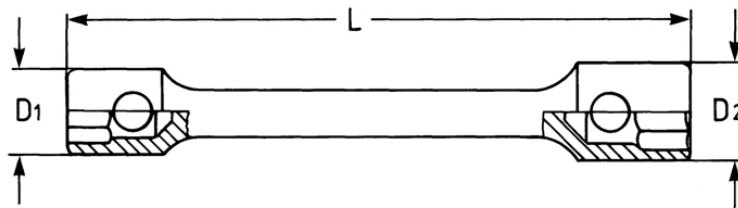

Wheel Nut Wrench, AF 1.1/8x13/16, 4kt x 1.1/2

PH = phosphated, to be used with tommy bar HEYCO 900-18

Details	
Code-No.	00503665636
6Kt AF	AF 1.1/8x13/16, 4kt x 1.1/2
L mm	400
D1 mm	44,0
D2 mm	52,0
Weight	1450
Packaging unit	1
EAN	4024089014020
Packaging	cardboard