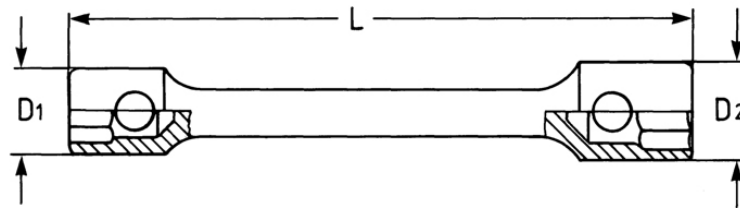

## Wheel Nut Wrench, MM 27x32 mm

PH = phosphated, to be used with tommy bar HEYCO 900-18

Details	
Code-No.	00501273236
6Kt mm	MM 27x32
L mm	380
D1 mm	40,0
D2 mm	46,0
Weight	1320
Packaging unit	1
EAN	4024089013979
Packaging	cardboard