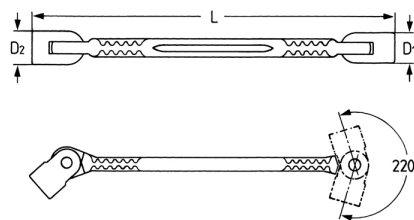

Double Ended Swivel Wrench, 18 x 19 mm

improved pattern, with rivet pin, Chrome-Vanadium, CP = chromium plated, polished heads

Details	
Code-No.	00493181982
6Kt mm	18 x 19
L mm	265
D1 mm	25,0
D2 mm	26,5
Weight	350
Packaging unit	5
EAN	4024089013566
Packaging	cardboard