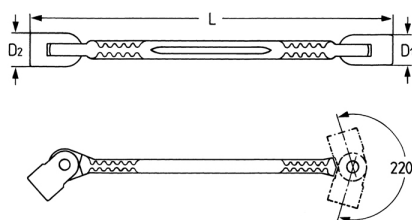

## Double Ended Swivel Wrench, 18 x 19 mm

improved pattern, with rivet pin, Chrome-Vanadium, CP = chromium plated, polished heads

Details	
Code-No.	00493181982
6Kt mm	18 x 19
L mm	265
D1 mm	25,0
D2 mm	26,5
Weight	350
Packaging unit	5
EAN	4024089013566
Packaging	cardboard