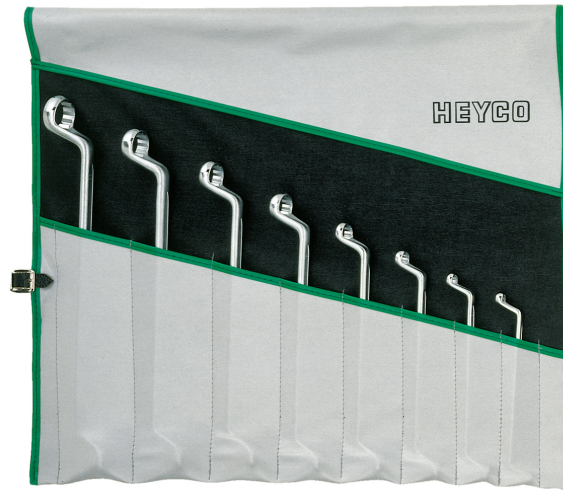

Double Ended Ring Wrench Sets, 12-pcs., 6-32 mm

in plastic wallets, with strap

Details	
Code-No.	00475747182
Art. No.	R 475-12-M-1
6Kt mm	6x7/8x9/10x11/12x13/14x15/16x17/18x19/20x22/21x23/24x26/25x28/30x32
Weight	3310
Packaging unit	1
EAN	4024089163728
Packaging	wallet with straps

Content

Code-No.	Name	Quantity
00475060782	Double Ended Ring Wrenches, 6 x 7 mm	1
00475080982	Double Ended Ring Wrenches, 8 x 9 mm	1
00475101182	Double Ended Ring Wrenches, 10 x 11 mm	1
00475121382	Double Ended Ring Wrenches, 12 x 13 mm	1
00475141582	Double Ended Ring Wrenches, 14 x 15 mm	1
00475161782	Double Ended Ring Wrenches, 16 x 17 mm	1

Code-No.	Name	Quantity
00475181982	Double Ended Ring Wrenches, 18 x 19 mm	1
00475202282	Double Ended Ring Wrenches, 20 x 22 mm	1
00475212382	Double Ended Ring Wrenches, 21 x 23 mm	1
00475242682	Double Ended Ring Wrenches, 24 x 26 mm	1
00475252882	Double Ended Ring Wrenches, 25 x 28 mm	1
00475303282	Double Ended Ring Wrenches, 30 x 32 mm	1