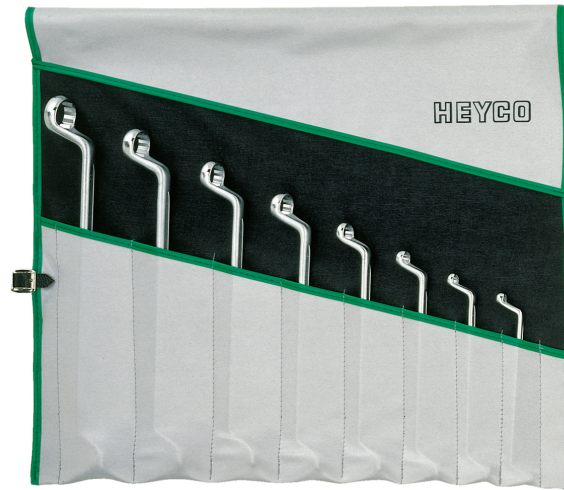

Double Ended Ring Wrench Sets, 12-pcs., 6-32 mm

in plastic wallets, with strap

Details	
Code-No.	00475747182
Art. No.	R 475-12-M-1
6Kt mm	6x7/8x9/10x11/12x13/14x15/16x17/18x19/20x22/21x23/24x26/25x28/30x32
Weight	3310
Packaging unit	1
EAN	4024089163728
Packaging	wallet with straps

Content

Code-No.	Name	Quantity
00475060782	Double Ended Ring Wrenches, 6 x 7 mm	1
00475080982	Double Ended Ring Wrenches, 8 x 9 mm	1
00475101182	Double Ended Ring Wrenches, 10 x 11 mm	1
00475121382	Double Ended Ring Wrenches, 12 x 13 mm	1
00475141582	Double Ended Ring Wrenches, 14 x 15 mm	1
00475161782	Double Ended Ring Wrenches, 16 x 17 mm	1

Code-No.	Name	Quantity
00475181982	Double Ended Ring Wrenches, 18 x 19 mm	1
00475202282	Double Ended Ring Wrenches, 20 x 22 mm	1
00475212382	Double Ended Ring Wrenches, 21 x 23 mm	1
00475242682	Double Ended Ring Wrenches, 24 x 26 mm	1
00475252882	Double Ended Ring Wrenches, 25 x 28 mm	1
00475303282	Double Ended Ring Wrenches, 30 x 32 mm	1