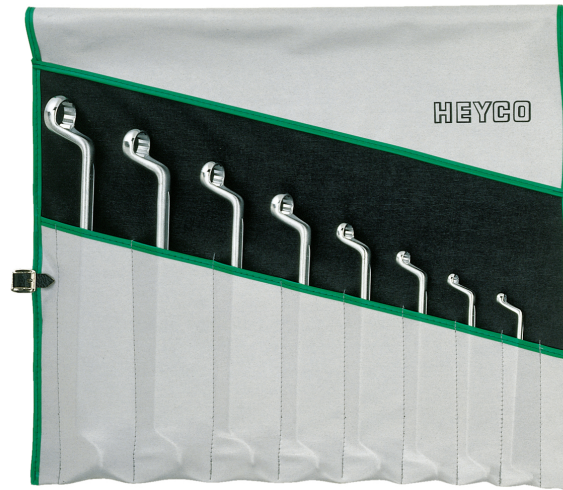

## Double Ended Ring Wrench Sets, 12-pcs., 6-32 mm

in plastic wallets, with strap

| Details        |   |
|----------------|---|
| Code-No.       | 00475747082   |
| Art. No.       | R 475-12-M  |
| 6Kt mm         | 6x7/8x9/10x11/12x13/14x15/16x17/18x19/20x22/21x23/24x27/25x28/30x32 |
| Weight         | 3320  |
| Packaging unit | 1   |
| EAN            | 4024089013092   |
| Packaging      | wallet with straps  |

### Content

| Code-No.    | Name                                   | Quantity |
|-------------|--|----------|
| 00475060782 | Double Ended Ring Wrenches, 6 x 7 mm   | 1        |
| 00475080982 | Double Ended Ring Wrenches, 8 x 9 mm   | 1        |
| 00475101182 | Double Ended Ring Wrenches, 10 x 11 mm | 1        |
| 00475121382 | Double Ended Ring Wrenches, 12 x 13 mm | 1        |
| 00475141582 | Double Ended Ring Wrenches, 14 x 15 mm | 1        |
| 00475161782 | Double Ended Ring Wrenches, 16 x 17 mm | 1        |

| Code-No.    | Name                                   | Quantity |
|-------------|--|----------|
| 00475181982 | Double Ended Ring Wrenches, 18 x 19 mm | 1        |
| 00475202282 | Double Ended Ring Wrenches, 20 x 22 mm | 1        |
| 00475212382 | Double Ended Ring Wrenches, 21 x 23 mm | 1        |
| 00475242782 | Double Ended Ring Wrenches, 24 x 27 mm | 1        |
| 00475252882 | Double Ended Ring Wrenches, 25 x 28 mm | 1        |
| 00475303282 | Double Ended Ring Wrenches, 30 x 32 mm | 1        |