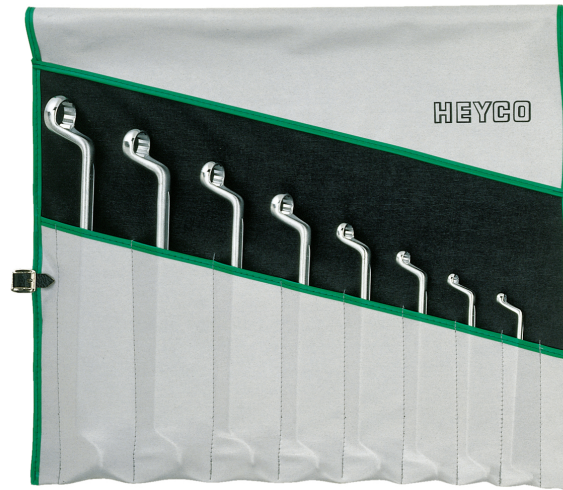

## Double Ended Ring Wrench Sets, 12-pcs., 6-32 mm

in plastic wallets, with strap

Details	
Code-No.	00475747082
Art. No.	R 475-12-M
6Kt mm	6x7/8x9/10x11/12x13/14x15/16x17/18x19/20x22/21x23/24x27/25x28/30x32
Weight	3320
Packaging unit	1
EAN	4024089013092
Packaging	wallet with straps

### Content

Code-No.	Name	Quantity
00475060782	Double Ended Ring Wrenches, 6 x 7 mm	1
00475080982	Double Ended Ring Wrenches, 8 x 9 mm	1
00475101182	Double Ended Ring Wrenches, 10 x 11 mm	1
00475121382	Double Ended Ring Wrenches, 12 x 13 mm	1
00475141582	Double Ended Ring Wrenches, 14 x 15 mm	1
00475161782	Double Ended Ring Wrenches, 16 x 17 mm	1

Code-No.	Name	Quantity
00475181982	Double Ended Ring Wrenches, 18 x 19 mm	1
00475202282	Double Ended Ring Wrenches, 20 x 22 mm	1
00475212382	Double Ended Ring Wrenches, 21 x 23 mm	1
00475242782	Double Ended Ring Wrenches, 24 x 27 mm	1
00475252882	Double Ended Ring Wrenches, 25 x 28 mm	1
00475303282	Double Ended Ring Wrenches, 30 x 32 mm	1