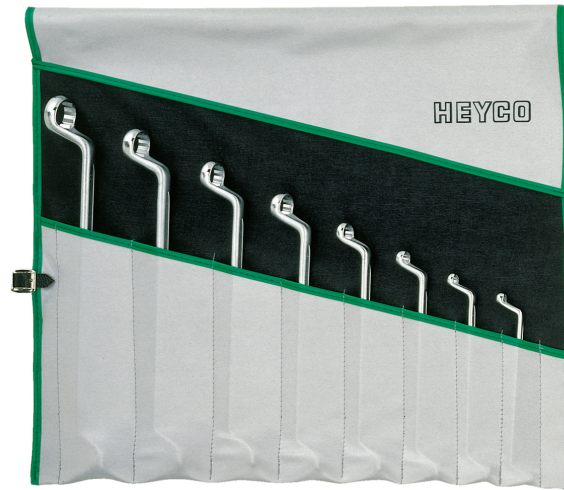

Double Ended Ring Wrench Sets, 12-pcs., 6-32 mm

in plastic wallets, with strap

Details	
Code-No.	00475747082
Art. No.	R 475-12-M
6Kt mm	6x7/8x9/10x11/12x13/14x15/16x17/18x19/20x22/21x23/24x27/25x28/30x32
Weight	3320
Packaging unit	1
EAN	4024089013092
Packaging	wallet with straps

Content

Code-No.	Name	Quantity
00475060782	Double Ended Ring Wrenches, 6 x 7 mm	1
00475080982	Double Ended Ring Wrenches, 8 x 9 mm	1
00475101182	Double Ended Ring Wrenches, 10 x 11 mm	1
00475121382	Double Ended Ring Wrenches, 12 x 13 mm	1
00475141582	Double Ended Ring Wrenches, 14 x 15 mm	1
00475161782	Double Ended Ring Wrenches, 16 x 17 mm	1

Code-No.	Name	Quantity
00475181982	Double Ended Ring Wrenches, 18 x 19 mm	1
00475202282	Double Ended Ring Wrenches, 20 x 22 mm	1
00475212382	Double Ended Ring Wrenches, 21 x 23 mm	1
00475242782	Double Ended Ring Wrenches, 24 x 27 mm	1
00475252882	Double Ended Ring Wrenches, 25 x 28 mm	1
00475303282	Double Ended Ring Wrenches, 30 x 32 mm	1