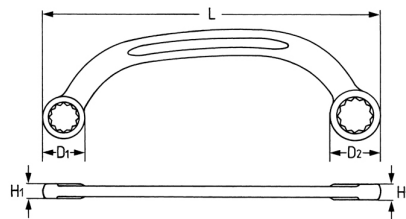

Starter and Manifold Wrench, 11 x 13 mm

Chrome-Vanadium, CP = chromium plated, polished rings

Details	
Code-No.	00430111382
6Kt mm	11 x 13
L mm	150
H1 mm	6,8
H2 mm	7,0
D1 mm	17,9
D2 mm	20,8
Weight	70
Packaging unit	5
EAN	4024089011678