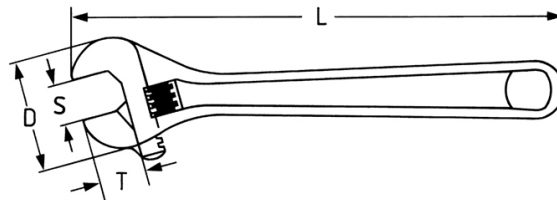

Adjustable wrench, 462 mm (18")

DIN 3117 B, Chrome-Vanadium, CP = chromium plated, polished head, American pattern, right hand movement, 22° head angle

Details	
Code-No.	00390001882
L mm	462
L Zoll	18
S mm	53
S "	2.1/8
T mm	51,0
D mm	124,0
Weight	2040
Packaging unit	1
EAN	4024089010220