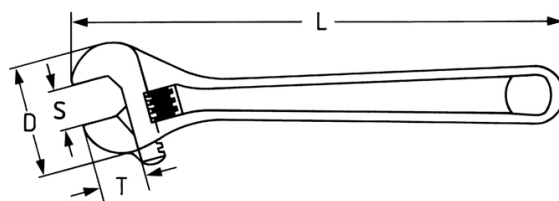

Adjustable wrench, 311 mm (12")

DIN 3117 B, Chrome-Vanadium, CP = chromium plated, polished head, American pattern, right hand movement, 22° head angle

Details	
Code-No.	00390001282
L mm	311
L Zoll	12
S mm	39
S "	1.1/2
T mm	33,0
D mm	84,0
Weight	710
Packaging unit	1
EAN	4024089010183