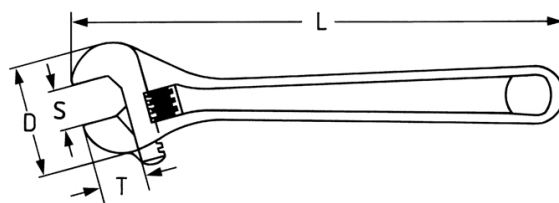

## Adjustable wrench, 207 mm (8")

DIN 3117 B, Chrome-Vanadium, CP = chromium plated, polished head, American pattern, right hand movement, 22° head angle

Details	
Code-No.	00390000882
L mm	207
L Zoll	8
S mm	30
S "	1.3/16
T mm	24,0
D mm	62,0
Weight	265
Packaging unit	1
EAN	4024089010145