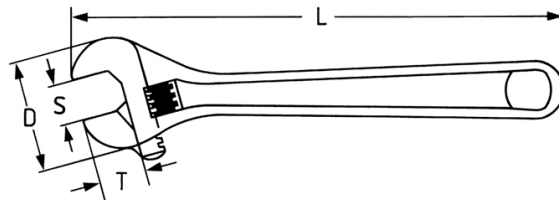

Adjustable wrench, 207 mm (8")

DIN 3117 B, Chrome-Vanadium, CP = chromium plated, polished head, American pattern, right hand movement, 22° head angle

Details	
Code-No.	00390000882
L mm	207
L Zoll	8
S mm	30
S "	1.3/16
T mm	24,0
D mm	62,0
Weight	265
Packaging unit	1
EAN	4024089010145