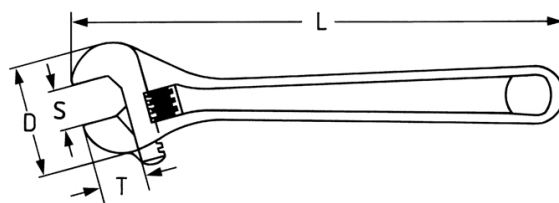

Adjustable wrench, 207 mm (8")

DIN 3117 B, Chrome-Vanadium, CP = chromium plated, polished head, American pattern, right hand movement, 22° head angle

Details	
Code-No.	00390000882
L mm	207
L Zoll	8
S mm	30
S "	1.3/16
T mm	24,0
D mm	62,0
Weight	265
Packaging unit	1
EAN	4024089010145