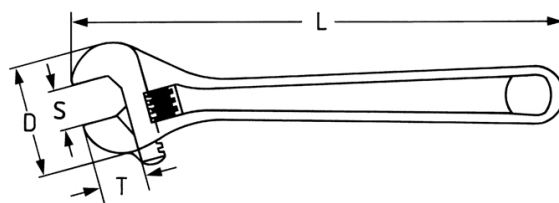

## Adjustable wrench, 115mm (4")

DIN 3117 B, Chrome-Vanadium, CP = chromium plated, polished head, American pattern, right hand movement, 22° head angle

Details	
Code-No.	00390000482
L mm	115
L Zoll	4
S mm	13
S "	1/2
T mm	13,5
D mm	35,0
Weight	52
Packaging unit	1
EAN	4024089010091