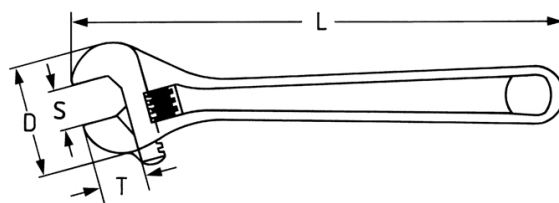

Adjustable wrench, 115mm (4")

DIN 3117 B, Chrome-Vanadium, CP = chromium plated, polished head, American pattern, right hand movement, 22° head angle

Details	
Code-No.	00390000482
L mm	115
L Zoll	4
S mm	13
S "	1/2
T mm	13,5
D mm	35,0
Weight	52
Packaging unit	1
EAN	4024089010091