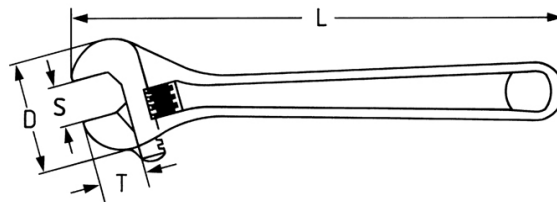

## Adjustable wrench, 115mm (4")

DIN 3117 A, Chrome-Vanadium, ground head, PHS = phosphated, Swedish pattern, left hand movement, 15° head angle

Details	
Code-No.	00390000437
L mm	115
L Zoll	4
S mm	13
S "	1/2
T mm	13,5
D mm	35,0
Weight	52
Packaging unit	1
EAN	4024089010084