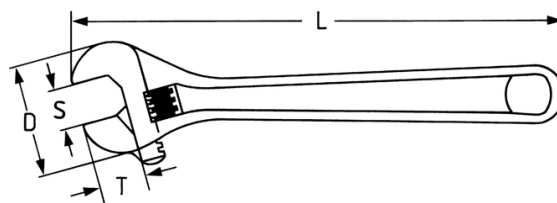

Adjustable wrench, 115mm (4")

DIN 3117 A, Chrome-Vanadium, ground head, PHS = phosphated, Swedish pattern, left hand movement, 15° head angle

Details	
Code-No.	00390000437
L mm	115
L Zoll	4
S mm	13
S "	1/2
T mm	13,5
D mm	35,0
Weight	52
Packaging unit	1
EAN	4024089010084