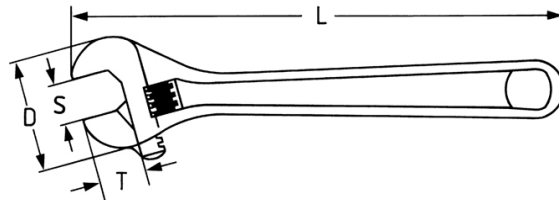

## Adjustable wrench, 115mm (4")

DIN 3117 A, Chrome-Vanadium, ground head, PHS = phosphated, Swedish pattern, left hand movement, 15° head angle

Details	
Code-No.	00390000437
L mm	115
L Zoll	4
S mm	13
S "	1/2
T mm	13,5
D mm	35,0
Weight	52
Packaging unit	1
EAN	4024089010084