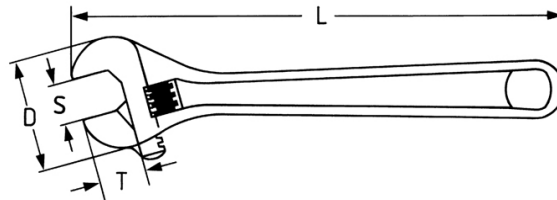

Adjustable wrench, 115mm (4")

DIN 3117 A, Chrome-Vanadium, ground head, PHS = phosphated, Swedish pattern, left hand movement, 15° head angle

Details	
Code-No.	00390000437
L mm	115
L Zoll	4
S mm	13
S "	1/2
T mm	13,5
D mm	35,0
Weight	52
Packaging unit	1
EAN	4024089010084