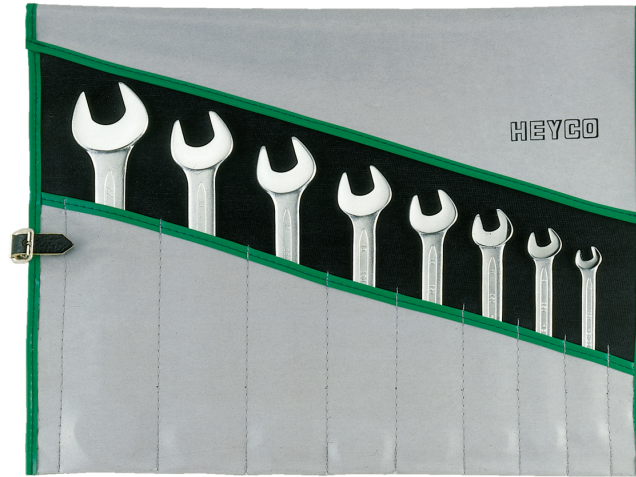

Double Ended Open Jaw Wrench Set, 12 pcs., 6-32 mm

in plastic wallets, with strap, MM 6-32

Details	
Code-No.	00350747182
Art. No.	R 350-12-M-1
6Kt mm	6x7/8x9/10x11/12x13/14x15/16x17/18x19/20x22/21x23/24x26/25x28/30x32
Weight	2365
Packaging unit	1
EAN	4024089163735
Packaging	wallet with straps

Content

Code-No.	Name	Quantity
00350060782	Double ended open jaw wrenches, 6 x 7 mm	1
00350080982	Double ended open jaw wrenches, 8 x 9 mm	1
00350101182	Double ended open jaw wrenches, 10 x 11 mm	1
00350121382	Double ended open jaw wrenches, 12 x 13 mm	1
00350141582	Double ended open jaw wrenches, 14 x 15 mm	1
00350161782	Double ended open jaw wrenches, 16 x 17 mm	1

Code-No.	Name	Quantity
00350181982	Double ended open jaw wrenches, 18 x 19 mm	1
00350202282	Double ended open jaw wrenches, 20 x 22 mm	1
00350212382	Double ended open jaw wrenches, 21 x 23 mm	1
00350242682	Double ended open jaw wrenches, 24 x 26 mm	1
00350252882	Double ended open jaw wrenches, 25 x 28 mm	1
00350303282	Double ended open jaw wrenches, 30 x 32 mm	1