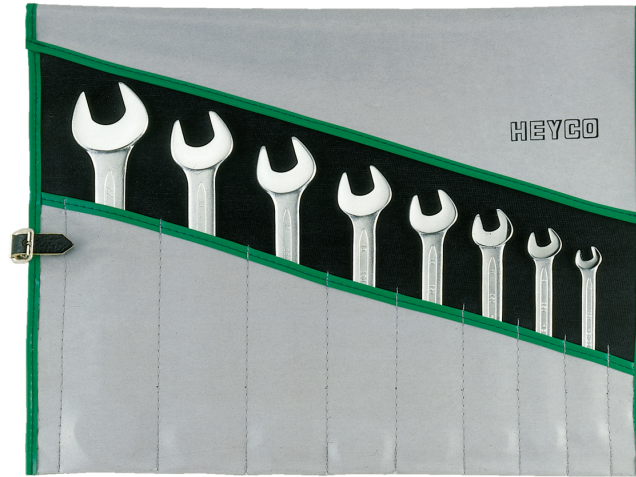

## Double Ended Open Jaw Wrench Set, 12 pcs., 6-32 mm

in plastic wallets, with strap, MM 6-32

Details	
Code-No.	00350747182
Art. No.	R 350-12-M-1
6Kt mm	6x7/8x9/10x11/12x13/14x15/16x17/18x19/20x22/21x23/24x26/25x28/30x32
Weight	2365
Packaging unit	1
EAN	4024089163735
Packaging	wallet with straps

### Content

Code-No.	Name	Quantity
00350060782	Double ended open jaw wrenches, 6 x 7 mm	1
00350080982	Double ended open jaw wrenches, 8 x 9 mm	1
00350101182	Double ended open jaw wrenches, 10 x 11 mm	1
00350121382	Double ended open jaw wrenches, 12 x 13 mm	1
00350141582	Double ended open jaw wrenches, 14 x 15 mm	1
00350161782	Double ended open jaw wrenches, 16 x 17 mm	1

Code-No.	Name	Quantity
00350181982	Double ended open jaw wrenches, 18 x 19 mm	1
00350202282	Double ended open jaw wrenches, 20 x 22 mm	1
00350212382	Double ended open jaw wrenches, 21 x 23 mm	1
00350242682	Double ended open jaw wrenches, 24 x 26 mm	1
00350252882	Double ended open jaw wrenches, 25 x 28 mm	1
00350303282	Double ended open jaw wrenches, 30 x 32 mm	1