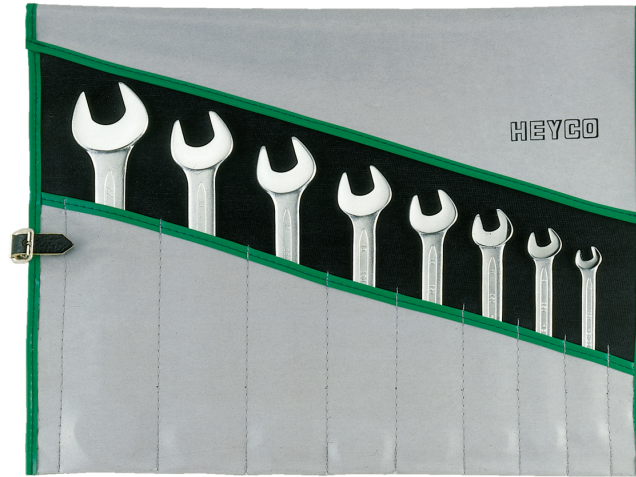

## Double Ended Open Jaw Wrench Set, 12 pcs., 6-32 mm

in plastic wallets, with strap, MM 6-32

Details	
Code-No.	00350747082
Art. No.	R 350-12-M
6Kt mm	6x7/8x9/10x11/12x13/14x15/16x17/18x19/20x22/21x23/24x27/25x28/30x32
Weight	2355
Packaging unit	1
EAN	4024089009651
Packaging	wallet with straps

### Content

Code-No.	Name	Quantity
00350060782	Double ended open jaw wrenches, 6 x 7 mm	1
00350080982	Double ended open jaw wrenches, 8 x 9 mm	1
00350101182	Double ended open jaw wrenches, 10 x 11 mm	1
00350121382	Double ended open jaw wrenches, 12 x 13 mm	1
00350141582	Double ended open jaw wrenches, 14 x 15 mm	1
00350161782	Double ended open jaw wrenches, 16 x 17 mm	1

Code-No.	Name	Quantity
00350181982	Double ended open jaw wrenches, 18 x 19 mm	1
00350202282	Double ended open jaw wrenches, 20 x 22 mm	1
00350212382	Double ended open jaw wrenches, 21 x 23 mm	1
00350242782	Double ended open jaw wrenches, 24 x 27 mm	1
00350252882	Double ended open jaw wrenches, 25 x 28 mm	1
00350303282	Double ended open jaw wrenches, 30 x 32 mm	1