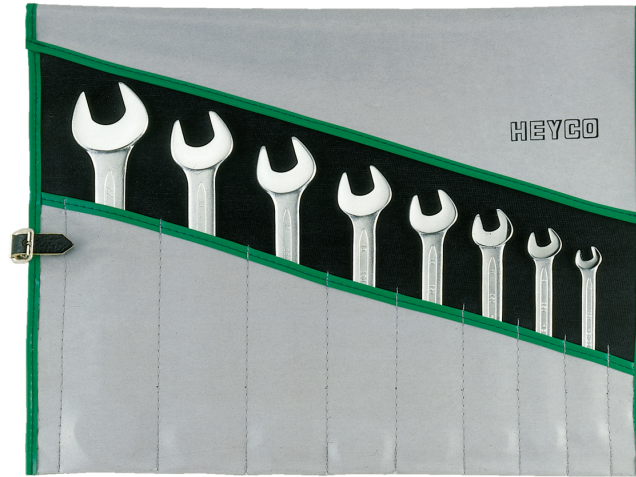

Double Ended Open Jaw Wrench Set, 12 pcs., 6-32 mm

in plastic wallets, with strap, MM 6-32

Details	
Code-No.	00350747082
Art. No.	R 350-12-M
6Kt mm	6x7/8x9/10x11/12x13/14x15/16x17/18x19/20x22/21x23/24x27/25x28/30x32
Weight	2355
Packaging unit	1
EAN	4024089009651
Packaging	wallet with straps

Content

Code-No.	Name	Quantity
00350060782	Double ended open jaw wrenches, 6 x 7 mm	1
00350080982	Double ended open jaw wrenches, 8 x 9 mm	1
00350101182	Double ended open jaw wrenches, 10 x 11 mm	1
00350121382	Double ended open jaw wrenches, 12 x 13 mm	1
00350141582	Double ended open jaw wrenches, 14 x 15 mm	1
00350161782	Double ended open jaw wrenches, 16 x 17 mm	1

Code-No.	Name	Quantity
00350181982	Double ended open jaw wrenches, 18 x 19 mm	1
00350202282	Double ended open jaw wrenches, 20 x 22 mm	1
00350212382	Double ended open jaw wrenches, 21 x 23 mm	1
00350242782	Double ended open jaw wrenches, 24 x 27 mm	1
00350252882	Double ended open jaw wrenches, 25 x 28 mm	1
00350303282	Double ended open jaw wrenches, 30 x 32 mm	1