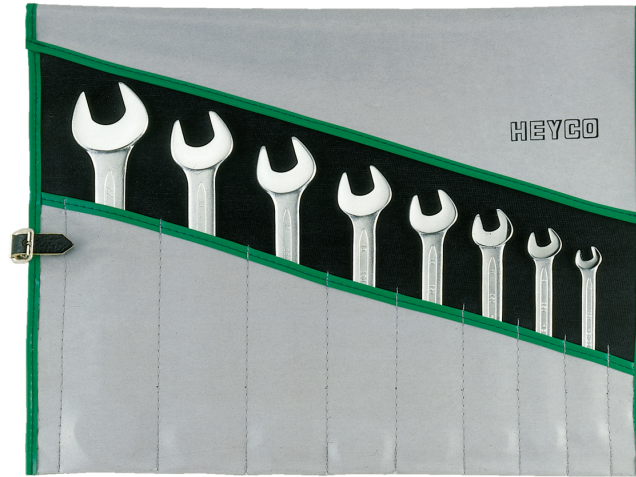

Double Ended Open Jaw Wrench Set, 8 pcs., 6-22 mm

in plastic wallets, with strap, MM 6-32

Details	
Code-No.	00350744082
Art. No.	R 350-8-M
6Kt mm	6x7/8x9/10x11/12x13/14x15/16x17/18x19/20x22
Weight	820
Packaging unit	1
EAN	4024089009644
Packaging	wallet with straps

Content

Code-No.	Name	Quantity
00350060782	Double ended open jaw wrenches, 6 x 7 mm	1
00350080982	Double ended open jaw wrenches, 8 x 9 mm	1
00350101182	Double ended open jaw wrenches, 10 x 11 mm	1
00350121382	Double ended open jaw wrenches, 12 x 13 mm	1
00350141582	Double ended open jaw wrenches, 14 x 15 mm	1
00350161782	Double ended open jaw wrenches, 16 x 17 mm	1

Code-No.	Name	Quantity
00350181982	Double ended open jaw wrenches, 18 x 19 mm	1
00350202282	Double ended open jaw wrenches, 20 x 22 mm	1