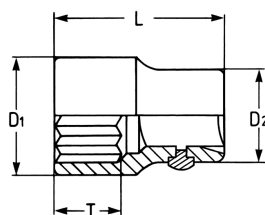

Socket, 1", 55 mm

DIN 3124 / ISO 2725, Chrome-Vanadium, C = chromium plated, with locking pin

Details	
Code-No.	00105005580
6Kt mm	55
L mm	82
T mm	41,0
D1 mm	77,5
D2 mm	57,0
Weight	1325
Packaging unit	1
EAN	4024089007404