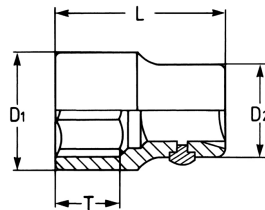

Socket, 3/4", 30 mm

DIN 3124 / ISO 2725, Chrome-Vanadium, C = chromium plated, with locking pin

Details	
Code-No.	00100603080
6Kt mm	30
L mm	56
T mm	20,0
D1 mm	42,0
D2 mm	38,0
Weight	280
Packaging unit	5
EAN	4024089007084