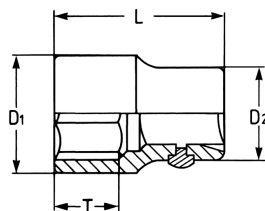

Socket, 3/4", 24 mm

DIN 3124 / ISO 2725, Chrome-Vanadium, C = chromium plated, with locking pin

Details	
Code-No.	00100602480
6Kt mm	24
L mm	52
T mm	18,0
D1 mm	34,2
D2 mm	36,0
Weight	220
Packaging unit	5
EAN	4024089007060