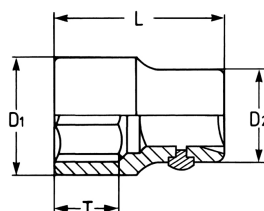

Socket, 3/4", 22 mm

DIN 3124 / ISO 2725, Chrome-Vanadium, C = chromium plated, with locking pin

Details	
Code-No.	00100602280
6Kt mm	22
L mm	52
T mm	18,0
D1 mm	32,2
D2 mm	36,0
Weight	220
Packaging unit	5
EAN	4024089007053