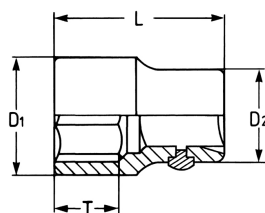

Socket, 3/4", 22 mm

DIN 3124 / ISO 2725, Chrome-Vanadium, C = chromium plated, with locking pin

Details	
Code-No.	00100602280
6Kt mm	22
L mm	52
T mm	18,0
D1 mm	32,2
D2 mm	36,0
Weight	220
Packaging unit	5
EAN	4024089007053