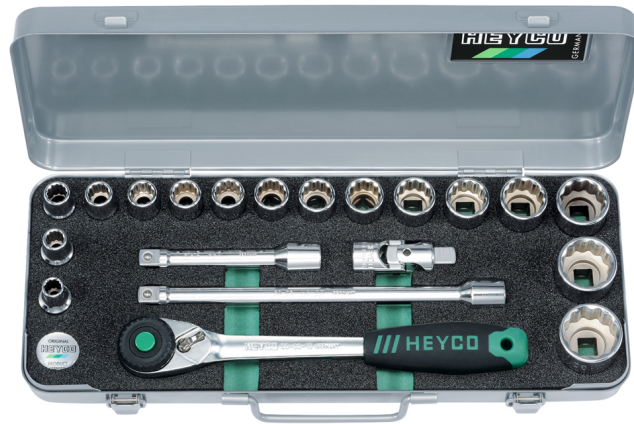

Socket Set, 1/2", 20 pcs.

Chrome-Vanadium, chromium plated, fully polished, metal case 407x162x53 mm

Details	
Code-No.	00076001083
Art. No.	76-0010-M
pcs.	20
Weight	4198
Packaging unit	1
EAN	4024089366495
Packaging	metal case

Content

Code-No.	Name	Quantity
00050001083	Sockets, 1/2", 10 mm	1
00050001183	Sockets, 1/2", 11 mm	1
00050001283	Sockets, 1/2", 12 mm	1
00050001383	Sockets, 1/2", 13 mm	1
00050001483	Sockets, 1/2", 14 mm	1
00050001583	Sockets, 1/2", 15 mm	1

Code-No.	Name	Quantity
00050001683	Sockets, 1/2", 16 mm	1
00050001783	Sockets, 1/2", 17 mm	1
00050001883	Sockets, 1/2", 18 mm	1
00050001983	Sockets, 1/2", 19 mm	1
00050002183	Sockets, 1/2", 21 mm	1
00050002283	Sockets, 1/2", 22 mm	1
00050002483	Sockets, 1/2", 24 mm	1
00050002783	Sockets, 1/2", 27 mm	1
00050003083	Sockets, 1/2", 30 mm	1
00050003283	Sockets, 1/2", 32 mm	1
00050010083	Reversible ratchet VARICAT, 1/2", 48 teeth	1
00050040083	Extension bar, 1/2"	1
00050050083	Extension bar, 1/2"	1
00050060083	Universal joint, 1/2"	1