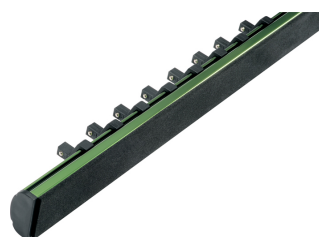

Sockets on aluminium socket rail, 1/2", 16 pcs.

Aluminium socket rail, anodized, Chrome-Vanadium, CPP = chromium plated, fully polished, with ball retaining groove

Details

Code-No. 00050780083

Art. No. 50-78-M

Details	
pcs.	16
Weight	1841
Packaging unit	1
EAN	4024089366693
Packaging	cardboard

Content

Code-No.	Name	Quantity
00050601083	Sockets, 1/2", 10 mm	1
00050601183	Sockets, 1/2", 11 mm	1
00050601283	Sockets, 1/2", 12 mm	1
00050601383	Sockets, 1/2", 13 mm	1
00050601483	Sockets, 1/2", 14 mm	1
00050601583	Sockets, 1/2", 15 mm	1
00050601683	Sockets, 1/2", 16 mm	1
00050601783	Sockets, 1/2", 17 mm	1
00050601883	Sockets, 1/2", 18 mm	1
00050601983	Sockets, 1/2", 19 mm	1
00050602183	Sockets, 1/2", 21 mm	1
00050602283	Sockets, 1/2", 22 mm	1
00050602483	Sockets, 1/2", 24 mm	1
00050602783	Sockets, 1/2", 27 mm	1
00050603083	Sockets, 1/2", 30 mm	1
00050603283	Sockets, 1/2", 32 mm	1
98710501600	Aluminium socket rail, empty, 1/2"	1