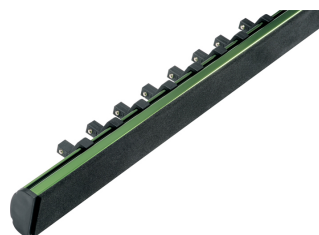

Sockets on aluminium socket rail, 1/2", 16 pcs.

Aluminium socket rail, anodized, Chrome-Vanadium, CPP = chromium plated, fully polished, with ball retaining groove

Details

Code-No. 00050780083

Art. No. 50-78-M

Details	
pcs.	16
Weight	1841
Packaging unit	1
EAN	4024089366693
Packaging	cardboard

Content

Code-No.	Name	Quantity
00050601083	Sockets, 1/2", 10 mm	1
00050601183	Sockets, 1/2", 11 mm	1
00050601283	Sockets, 1/2", 12 mm	1
00050601383	Sockets, 1/2", 13 mm	1
00050601483	Sockets, 1/2", 14 mm	1
00050601583	Sockets, 1/2", 15 mm	1
00050601683	Sockets, 1/2", 16 mm	1
00050601783	Sockets, 1/2", 17 mm	1
00050601883	Sockets, 1/2", 18 mm	1
00050601983	Sockets, 1/2", 19 mm	1
00050602183	Sockets, 1/2", 21 mm	1
00050602283	Sockets, 1/2", 22 mm	1
00050602483	Sockets, 1/2", 24 mm	1
00050602783	Sockets, 1/2", 27 mm	1
00050603083	Sockets, 1/2", 30 mm	1
00050603283	Sockets, 1/2", 32 mm	1
98710501600	Aluminium socket rail, empty, 1/2"	1