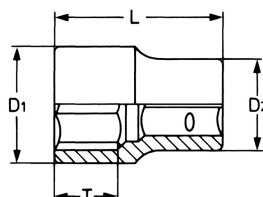

Socket, 1/2", 27 mm

DIN 3124 / ISO 2725, Chrome-Vanadium, CPP = chromium plated, fully polished, with ball retaining groove

Details	
Code-No.	00050602783
6Kt mm	27
L mm	43
T mm	18,0
D1 mm	36,5
D2 mm	29,0
Weight	150
Packaging unit	10
EAN	4024089004700