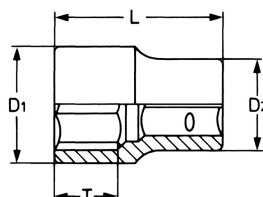

Socket, 1/2", 24 mm

DIN 3124 / ISO 2725, Chrome-Vanadium, CPP = chromium plated, fully polished, with ball retaining groove

Details	
Code-No.	00050602483
6Kt mm	24
L mm	43
T mm	18,0
D1 mm	32,8
D2 mm	26,0
Weight	115
Packaging unit	10
EAN	4024089004670