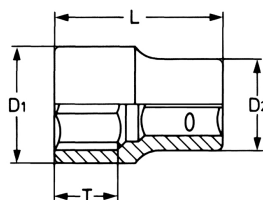

Socket, 1/2", 11 mm

DIN 3124 / ISO 2725, Chrome-Vanadium, CPP = chromium plated, fully polished, with ball retaining groove

Details	
Code-No.	00050601183
6Kt mm	11
L mm	40
T mm	15,0
D1 mm	16,4
D2 mm	22,5
Weight	57
Packaging unit	10
EAN	4024089004540