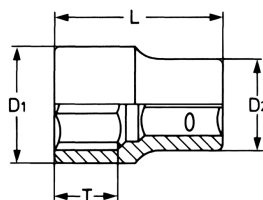

Socket, 1/2", 7 mm

DIN 3124 / ISO 2725, Chrome-Vanadium, CPP = chromium plated, fully polished, with ball retaining groove

Details	
Code-No.	00050600783
6Kt mm	7
L mm	40
T mm	9,5
D1 mm	11,0
D2 mm	22,5
Weight	55
Packaging unit	10
EAN	4024089004502