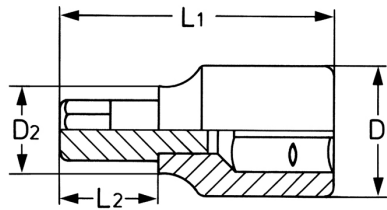

Screwdriver Socket for TORX®-socket screws, 1/2", T 60 - 58 mm

socket bodies: Chrome-Vanadium, CPP = chromium plated, fully polished, with ball retaining groove, bits: special steel, PH = phosphated

Details	
Code-No.	00050366083
T	T 60
Torx mm	13,25
L1 mm	58
L2 mm	18
D1 mm	22,5
D2 mm	25,0

Details

Weight	115
Packaging unit	10
EAN	4024089004403
Packaging	cardboard