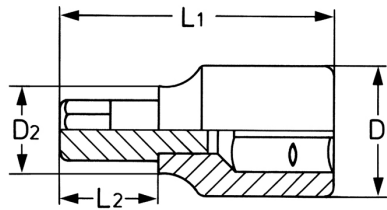

Screwdriver Socket for TORX®-socket screws, 1/2", T 45 - 55 mm

socket bodies: Chrome-Vanadium, CPP = chromium plated, fully polished, with ball retaining groove, bits: special steel, PH = phosphated

Details	
Code-No.	00050364583
T	T 45
Torx mm	7,82
L1 mm	55
L2 mm	15
D1 mm	22,5
D2 mm	16,0