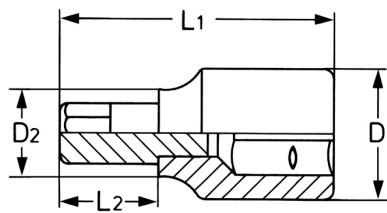

Screwdriver Socket for multi-spline socket screws XZN, 1/2",

M 16 - 60 mm

socket bodies: Chrome-Vanadium, CPP = chromium plated, fully polished, with ball retaining groove, bits: special steel, PH = phosphated

Details	
Code-No.	00050331083
M	M 16
L1 mm	60
L2 mm	20
D1 mm	24,0
D2 mm	28,0
Weight	150

Details

Packaging unit	10
EAN	4024089004205
Packaging	cardboard