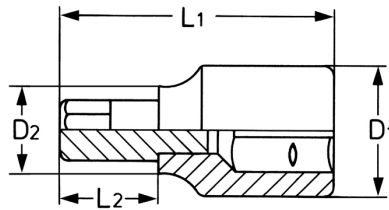

# Screwdriver Socket for multi-spline socket screws XZN, 1/2",

## M 14 - 58 mm

socket bodies: Chrome-Vanadium, CPP = chromium plated, fully polished, with ball retaining groove, bits: special steel, PH = phosphated

Details	
Code-No.	00050330983
M	M 14
L1 mm	58
L2 mm	18
D1 mm	22,5
D2 mm	25,0
Weight	115