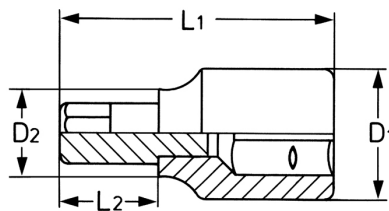

Screwdriver Socket for multi-spline socket screws XZN, 1/2", M 12 - 100 mm

socket bodies: Chrome-Vanadium, CPP = chromium plated, fully polished, with ball retaining groove, bits: special steel, PH = phosphated

Details	
Code-No.	00050330883
M	M 12
L1 mm	100
L2 mm	60
D1 mm	22,5
D2 mm	20,0
Weight	130

Details

Packaging unit	10
EAN	4024089004182
Packaging	cardboard