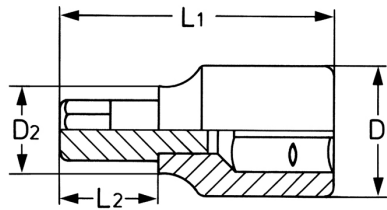

**Screwdriver Socket for multi-spline socket screws XZN, 1/2",
M 12 - 100 mm**

socket bodies: Chrome-Vanadium, CPP = chromium plated, fully polished, with ball retaining groove, bits: special steel, PH = phosphated

Details	
Code-No.	00050330883
M	M 12
L1 mm	100
L2 mm	60
D1 mm	22,5
D2 mm	20,0
Weight	130

Details

Packaging unit	10
EAN	4024089004182
Packaging	cardboard