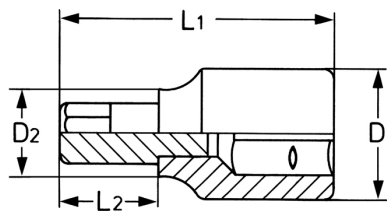

Screwdriver Socket for multi-spline socket screws XZN, 1/2", M 12 - 55mm

socket bodies: Chrome-Vanadium, CPP = chromium plated, fully polished, with ball retaining groove, bits: special steel, PH = phosphated

| Details | |
|----------|-------------|
| Code-No. | 00050330783 |
| M | M 12 |
| L1 mm | 55 |
| L2 mm | 15 |
| D1 mm | 22,5 |
| D2 mm | 20,0 |
| Weight | 90 |

Details

| | |
|----------------|---------------|
| Packaging unit | 10 |
| EAN | 4024089004175 |
| Packaging | cardboard |